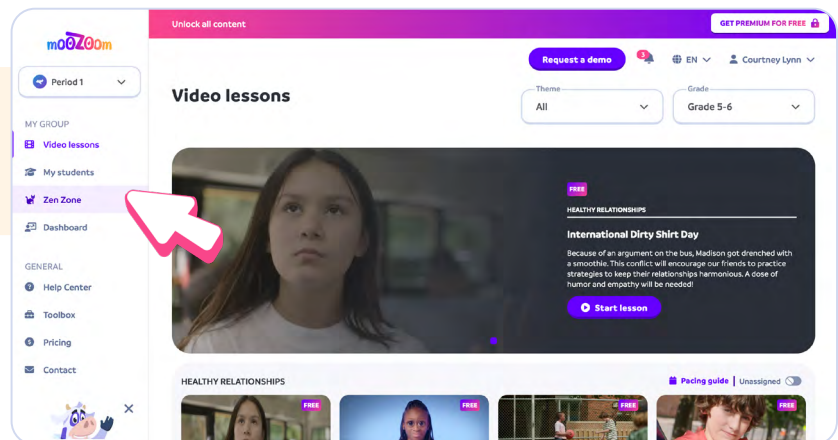

LOCATING THE ZEN ZONE

1

Go to the login page and **click user**.

2

Log in with your email and password.

3

Click Zen Zone in the left hand toolbar

4

Click Zen Zone in the left hand toolbar