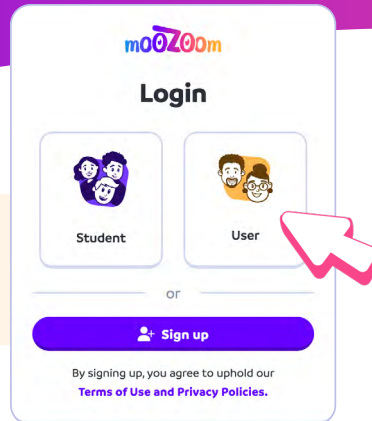

LOCATING THE ZEN ZONE

1

Go to the login page and **click user**.

2

Log in with your email and password.

3

Click Zen Zone in the left hand toolbar

4

Click Zen Zone in the left hand toolbar