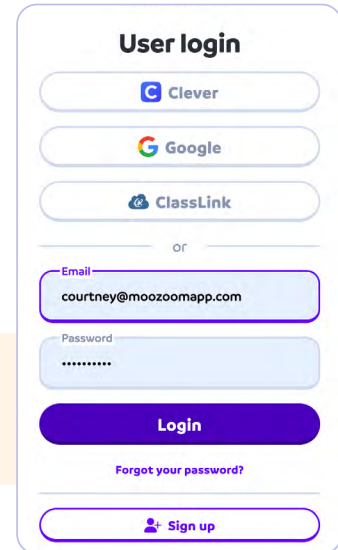

LOCATING THE ZEN ZONE

1

Go to the login page and **click user**.

2

Log in with your email and password.

3

Click Zen Zone in the left hand toolbar

4

Click Zen Zone in the left hand toolbar