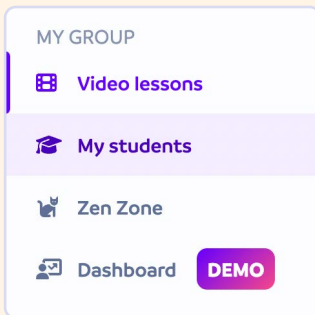

# ACCESSING A STUDENT'S MOODBOARD

**1** Locate the **toolbar** on the left side of the screen.

**2** Click **My Students**.

**3** Click the student's name whose moodboard you would like to see.

**4** Scroll down to the **moodboard** where you will find the student's last 10 logins.