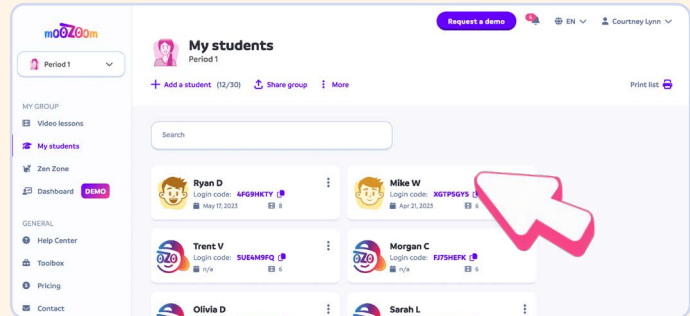

# ACCESSING A STUDENT'S MOODBOARD

**1** Locate the **toolbar** on the left side of the screen.

**2** Click **My Students**.

**3** Click the student's name whose moodboard you would like to see.

**4** Scroll down to the **moodboard** where you will find the student's last 10 logins.