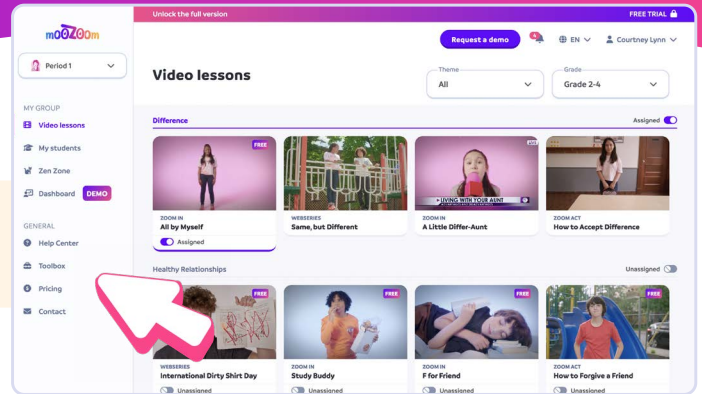

# ACCESSING A STUDENT'S MOODBOARD

**1** Locate the **toolbar** on the left side of the screen.

**2** Click **My Students**.

**3** Click the student's name whose moodboard you would like to see.

**4** Scroll down to the **moodboard** where you will find the student's last 10 logins.