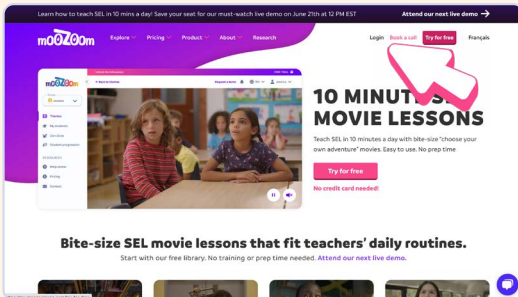

HOW TO SIGN ON- TEACHER

1

Teachers will click **login** in the top right corner on the moozoomapp.com homepage.

2

Then, click **User**.

3

Login by using Clever, Google, or your email and password.

4