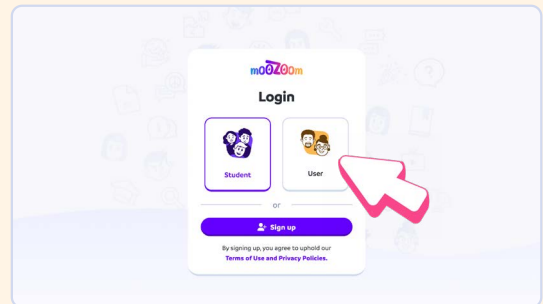

HOW TO SIGN ON- TEACHER

1

Teachers will click **login** in the top right corner on the moozoomapp.com homepage.

2

Then, click **User**.

3

Login by using Clever, Google, or your email and password.

4