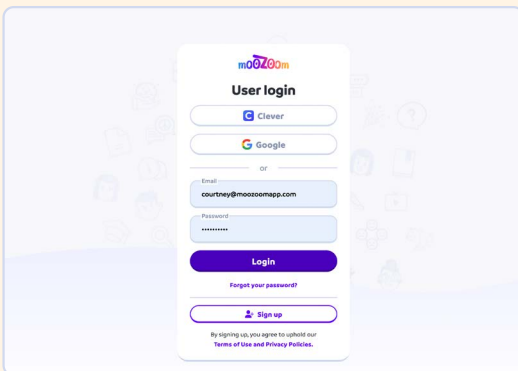

HOW TO SIGN ON- TEACHER

1

Teachers will click **login** in the top right corner on the moozoomapp.com homepage.

2

Then, click **User**.

3

Login by using Clever, Google, or your email and password.

4

You will be logged in and directed to the Video Lessons page.